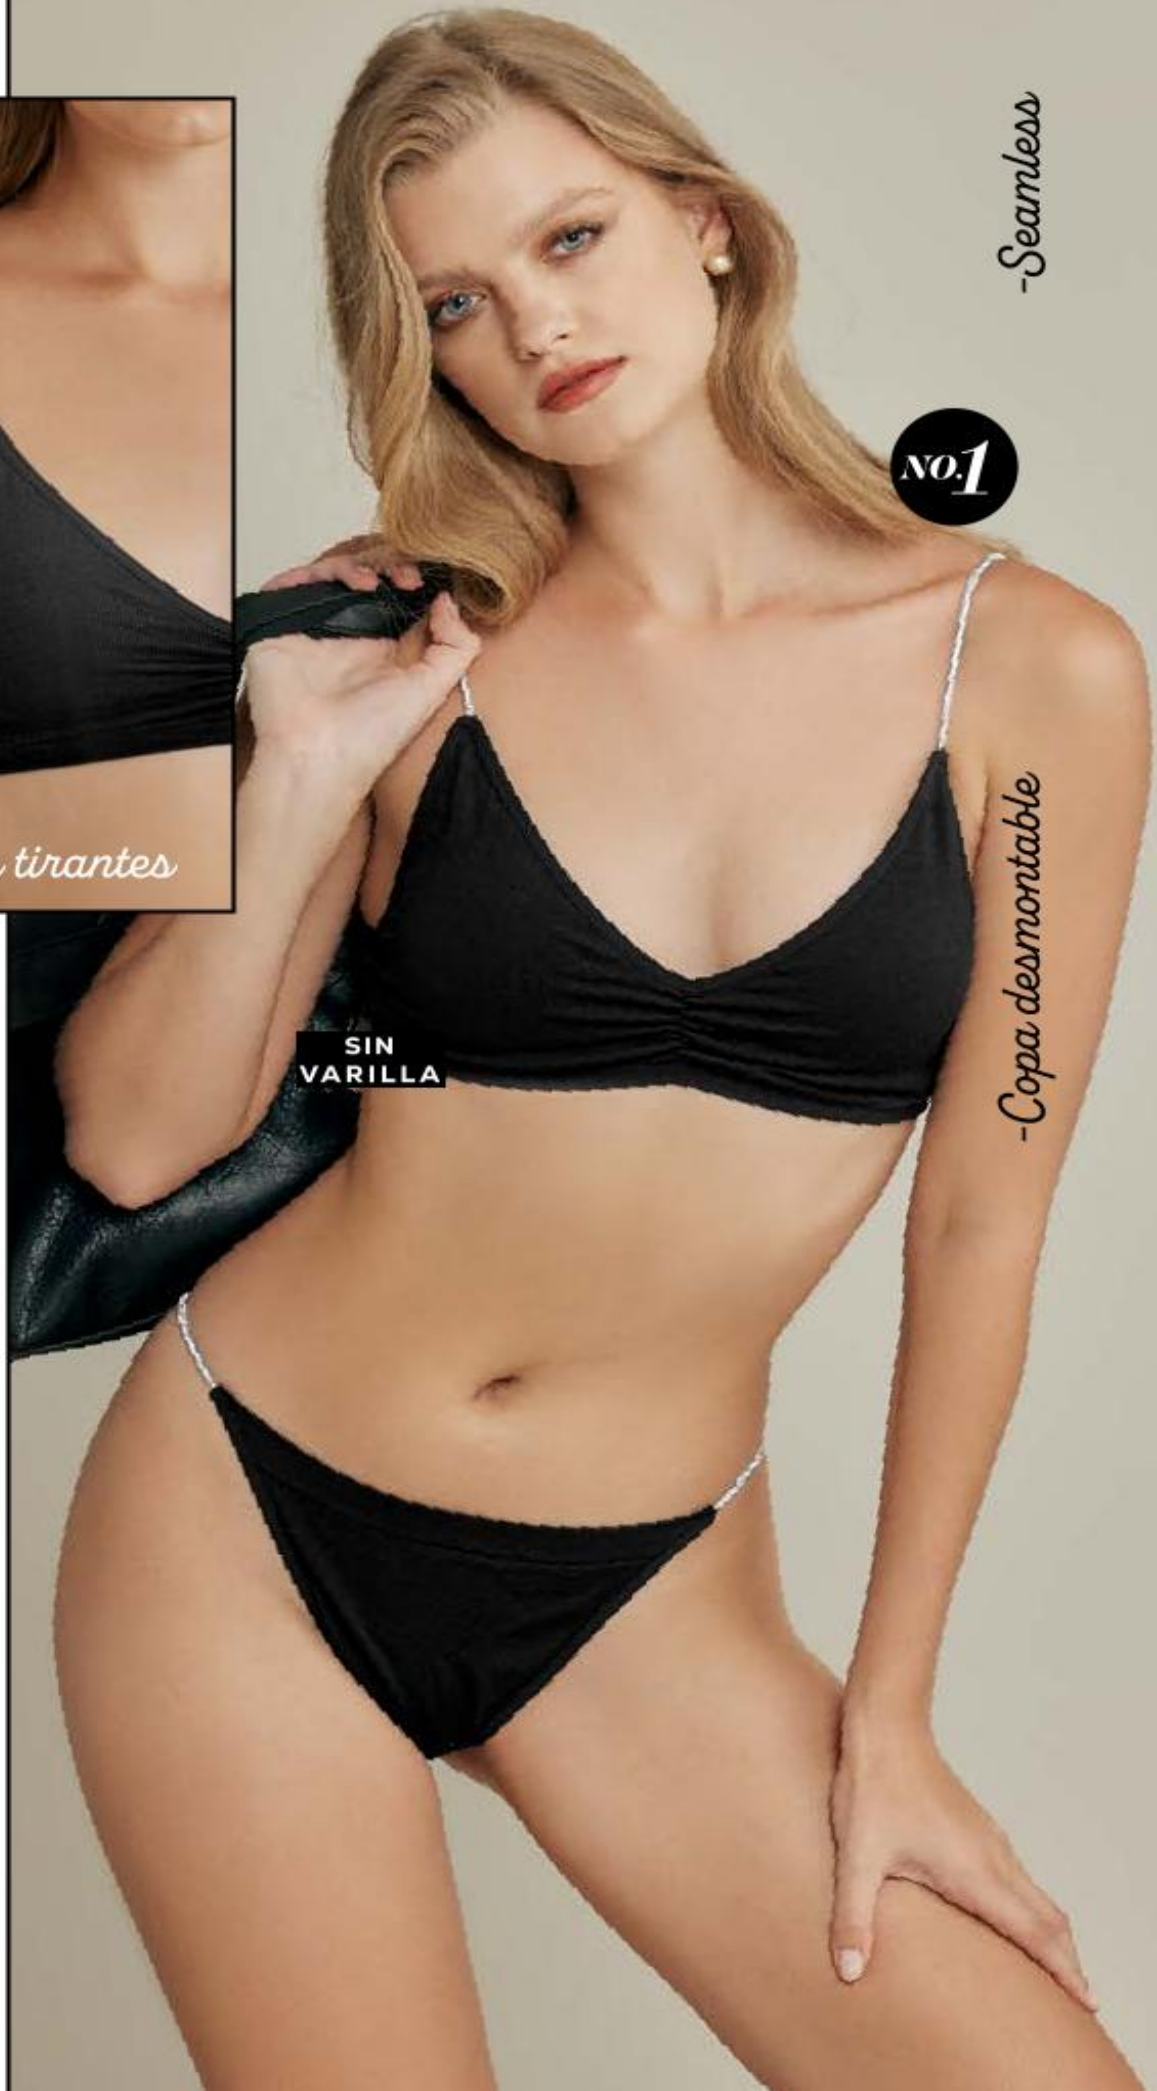

-Brillo en tirantes

p á g .

34

4

2

L

/

L

2

L

4

2

L

4

priceshoes.com

1_Top
Love To Lounge®
Mod **NETB**
Id **1152214**
Negro
xch-ch
m-g
95%
poliamida,
5% elastano.

**SIN
VARILLA**

no.1

-Seamless

-Copa desmontable